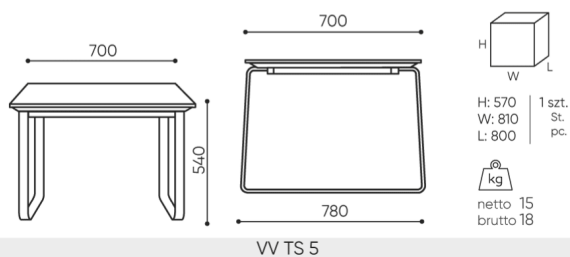

design:
Bejot Development Team

Site du produit
[lien vers le site](#)

bejot:

dimensions

VV TS5

H height: overall dimensions

W width: overall dimensions

L depth: overall dimensions

Dimensions are approximate and may vary depending on the selected product configuration. The requirements of the standard are always met.

mat riaux disponibles pour la collection

Tabletop

Laminated tabletop