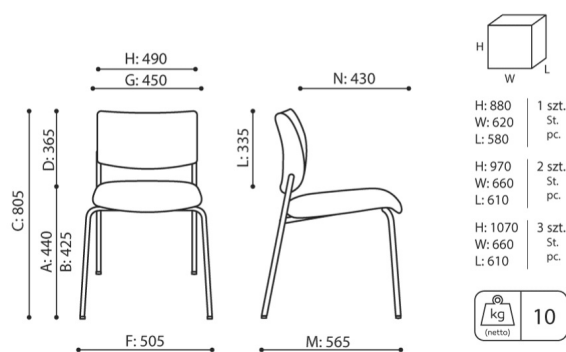

offre be:basic

ZP 215 be:basic

: fiche produit

Produits retirés de l'offre avec des délais de livraison prolongés.
Disponibles uniquement dans la limite des stocks disponibles.

design:

Site du produit
[lien vers le site](#)

bejot:

dimensions

ZP 215 be:basic

ZP 215

- A seat height: overall dimensions
- B seat height: measured according to the norm
PN EN 1335 - 1
- C chair height
- D backrest height
- E headrest height
- F dimensional width chair / base
- G seat width
- H backrest width
- I width between armrests
- K height from the floor to the armrest
- L backrest length
- M dimensional chair depth
- N seat depth / seat length

Dimensions are approximate and may vary depending on the selected product configuration. The requirements of the standard are always met.

mat riaux disponibles pour la collection

1st price group	Bond, Fenno, Keimo, Sawana
2nd price group	Alpa, Charles, Charles - Studio Design, Cura, Era - Studio Design, Pastel, Roccia
3rd price group	Ally, Ally SD, Alpa-Studio Design, Blazer, Cura SD, Easy SD, Oceanic, Rhythm, Silvertex , Silvertex - Studio Design, Synergy, Synergy - Studio Design
4th price group	Heritage, Oceanic-Studio Design, Remix - Studio Design
5th price group	Accessoire, Steelcut Trio 3
Cuir	Leather
Metal	Metal - powder coated