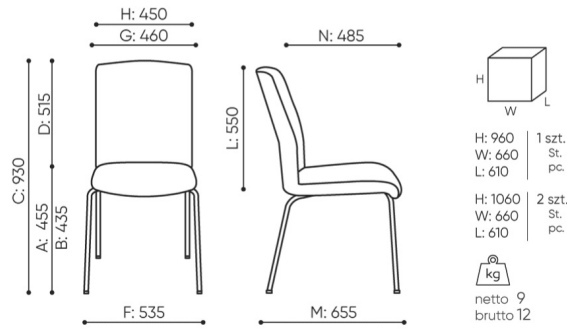

offre be:basic

ZP 220 be:basic

: fiche produit

Produits retirés de l'offre avec des délais de livraison prolongés.
Disponibles uniquement dans la limite des stocks disponibles.

design:

Site du produit
[lien vers le site](#)

bejot:

dimensions

ZP 220 be:basic

ZP 21H

- A seat height: overall dimensions
- B seat height: measured according to the norm
PN EN 1335 - 1
- C chair height
- D backrest height
- E headrest height
- F dimensional width chair / base
- G seat width
- H backrest width
- I width between armrests
- K height from the floor to the armrest
- L backrest length
- M dimensional chair depth
- N seat depth / seat length

Dimensions are approximate and may vary depending on the selected product configuration. The requirements of the standard are always met.

mat riaux disponibles pour la collection

1st price group	Bond, Fenno, Keimo, Sawana
2nd price group	Alpa, Charles, Charles - Studio Design, Cura, Era - Studio Design, Pastel, Roccia
3rd price group	Ally, Ally SD, Alpa-Studio Design, Blazer, Cura SD, Easy SD, Oceanic, Rhythm, Silvertex , Silvertex - Studio Design, Synergy, Synergy - Studio Design
4th price group	Heritage, Oceanic-Studio Design, Remix - Studio Design
5th price group	Accessoire, Steelcut Trio 3
Cuir	Leather
Metal	Metal - powder coated