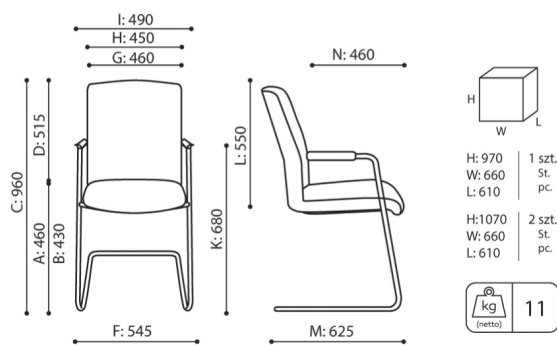

offre be:basic

ZP 220 be:basic

: fiche produit

Produits retirés de l'offre avec des délais de livraison prolongés.
Disponibles uniquement dans la limite des stocks disponibles.

design:

Site du produit
[lien vers le site](#)

bejot:

dimensions

ZP 220 be:basic

ZP 23H

- A seat height: overall dimensions
- B seat height: measured according to the norm
PN EN 1335 - 1
- C chair height
- D backrest height
- E headrest height
- F dimensional width chair / base
- G seat width
- H backrest width
- I width between armrests
- K height from the floor to the armrest
- L backrest length
- M dimensional chair depth
- N seat depth / seat length

Dimensions are approximate and may vary depending on the selected product configuration. The requirements of the standard are always met.

mat riaux disponibles pour la collection

1st price group	Bond, Fenno, Keimo, Sawana
2nd price group	Alpa, Charles, Charles - Studio Design, Cura, Era - Studio Design, Pastel, Roccia
3rd price group	Ally, Ally SD, Alpa-Studio Design, Blazer, Cura SD, Easy SD, Oceanic, Rhythm, Silvertex , Silvertex - Studio Design, Synergy, Synergy - Studio Design
4th price group	Heritage, Oceanic-Studio Design, Remix - Studio Design
5th price group	Accessoire, Steelcut Trio 3
Cuir	Leather
Metal	Metal - powder coated