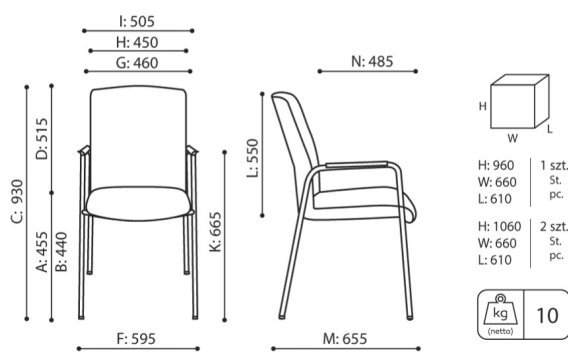

offre be:basic

ZP 220 be:basic

: fiche produit

Produits retirés de l'offre avec des délais de livraison prolongés.
Disponibles uniquement dans la limite des stocks disponibles.

design:

Site du produit
[lien vers le site](#)

bejot:

dimensions

ZP 220 be:basic

ZP 22H

- A seat height: overall dimensions
- B seat height: measured according to the norm PN EN 1335 - 1
- C chair height
- D backrest height
- E headrest height
- F dimensional width chair / base
- G seat width
- H backrest width
- I width between armrests
- K height from the floor to the armrest
- L backrest length
- M dimensional chair depth
- N seat depth / seat length

Dimensions are approximate and may vary depending on the selected product configuration. The requirements of the standard are always met.

mat riaux disponibles pour la collection

1st price group	Bond, Fenno, Keimo, Sawana
2nd price group	Alpa, Charles, Charles - Studio Design, Cura, Era - Studio Design, Pastel, Roccia
3rd price group	Ally, Ally SD, Alpa-Studio Design, Blazer, Cura SD, Easy SD, Oceanic, Rhythm, Silvertex , Silvertex - Studio Design, Synergy, Synergy - Studio Design
4th price group	Heritage, Oceanic-Studio Design, Remix - Studio Design
5th price group	Accessoire, Steelcut Trio 3
Cuir	Leather
Metal	Metal - powder coated