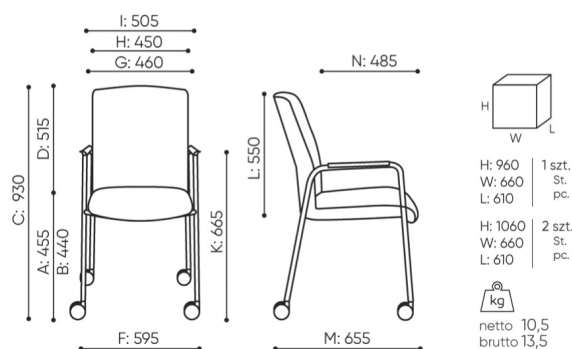

Universal castors without brake function, color white

RL W4 ○

Armrest covers

Soft, black polyurethane

PU ●

dimensions

ZP 260H be:basic

ZP 260H

bejot:offre be:basic

- A seat height: overall dimensions
- B seat height: measured according to the norm
PN EN 1335 - 1
- C chair height
- D backrest height
- E headrest height
- F dimensional width chair / base
- G seat width
- H backrest width
- I width between armrests
- K height from the floor to the armrest
- L backrest length
- M dimensional chair depth
- N seat depth / seat length